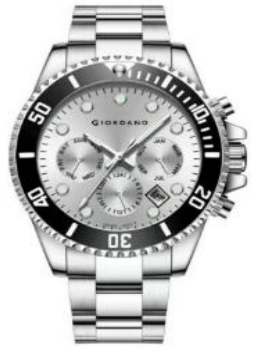

Gents

GZ-50085-11

Gents

GZ-50085-22

Gents

GZ-50085-33

Gents

 <p>A black chronograph watch with a metal bracelet. The dial features three sub-dials at the 3, 6, and 9 o'clock positions, a date window at 12 o'clock, and a tachymeter scale on the outer bezel. The brand name 'GIORDANO' is visible on the dial.</p>	GZ-50085-55	Gents
 <p>A black watch with a gold and silver metal bracelet. The dial has a date window at 3 o'clock and the brand name 'GIORDANO' at the top. The word 'QUARTZ' is printed at the bottom of the dial.</p>	GZ-50086-22	Gents
 <p>A black watch with a black and silver metal bracelet. The dial features a date window at 3 o'clock and the brand name 'GIORDANO' at the top. The word 'QUARTZ' is printed at the bottom of the dial.</p>	GZ-50086-33	Gents
 <p>A silver chronograph watch with a metal bracelet. The dial is silver with two sub-dials at 3 and 9 o'clock, a date window at 6 o'clock, and the brand name 'GIORDANO' at the top.</p>	GZ-50087-11	Gents