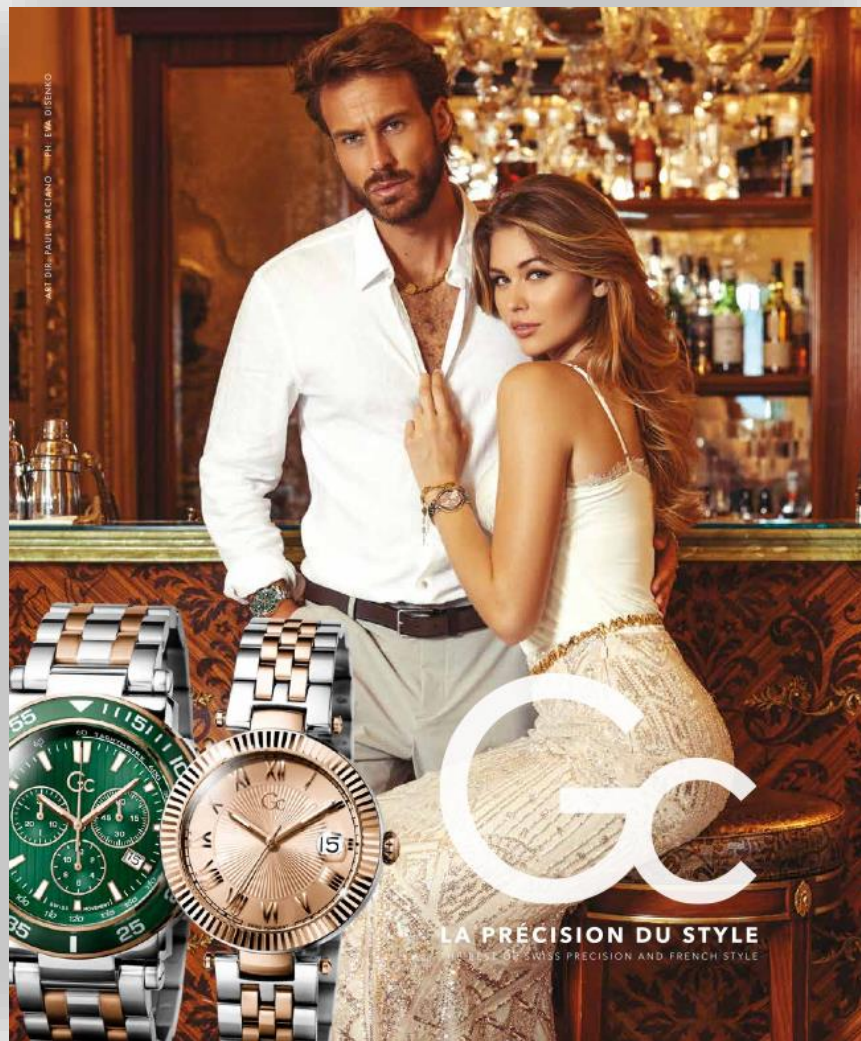

SPRING/SUMMER 2024
PRODUCT & MARKETING

SS24 ADVERTISING CAMPAIGN

NEW LAYOUT

Gc One Sport
Gc Flair

Gc Idol

Gc Cousin Shape

Gc IronClass

Gc Flair