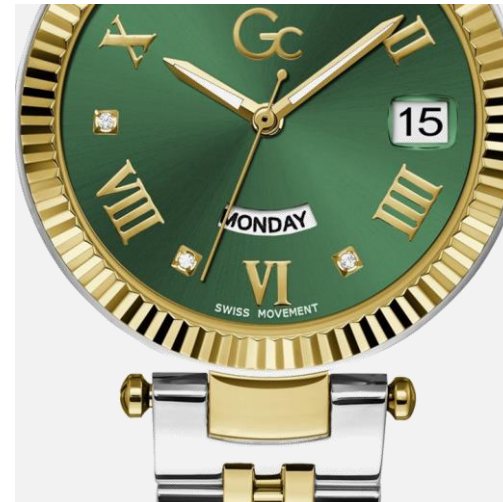

12 SKUs (55%)
Of 22 SS24 Style

CASE SIZE RANGE
30–38 mm

10 SKUs (45%)
Of 22 SS24 Styles

CASE SIZE RANGE
42–45 mm

Y98009L3MF
Rs. 48995

Y98010L9MF
Rs. 48995

Gc Cousin Shape

- 36mm polished & brushed shaped case
- Crystal top ring with decorative screws
- Sunray dial with crystal indices and day/date windows
- Luminous-coated hands and numerals
- Polished & brushed H-link bracelet
- Recycled steel

Z12006L1MF
Rs. 46995

Z12008L2MF
Rs. 46995

GC COUSSIN SHAPE MINI

- 30 mm shaped case
- Stainless Steel Case with Ceramic Top ring
- MOP dial with crystal indices and date windows
- Luminous-coated hands and numerals
- Ceramic Bracelet
- Recycled steel

Z01017L3MF
Rs. 38995

Z01019L9MF
Rs. 38995

GC FLAIR

- 34mm polished round cases
- Notched bezel
- Sunray dial with Day date window
- Luminous-coated hands
- Polished bracelet
- Recycled steel

Z36001L3MF
Rs.39995

- 32mm polished shaped case
- Iconic cable on bezel
- Farmed Mother of Pearl dial with crystal indices
- Luminous-coated hands and numerals
- Polished & brushed bracelet
- Recycled steel

Z38002L1MF
Rs.38995