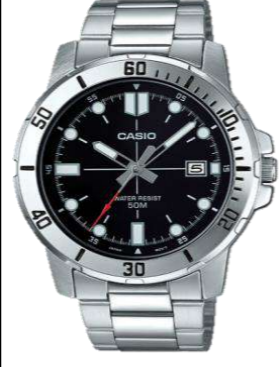

- Divers Look
- 50-meter water resistance
- date display