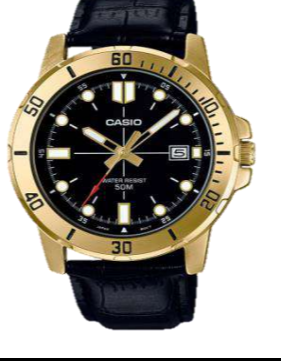

- Divers Look
- 50-meter water resistance
- date display

- Divers Look
- 50-meter water resistance
- date display

Model	MTP-VD01D-1EVUDF	MTP-VD01D-2BVUDF	MTP-VD01D-2EVUDF
MRP	2995	2995	2995
CIC Code	A1362	A1363	A1364

MTP-VD01 Series

- Water Resistant
- Date display
- Leather Band
- Mineral Glass
- Simple, easy to use design
- Approx. battery life: 3 years

- Divers Look
- 50-meter water resistance
- date display

- Divers Look
- 50-meter water resistance
- date display