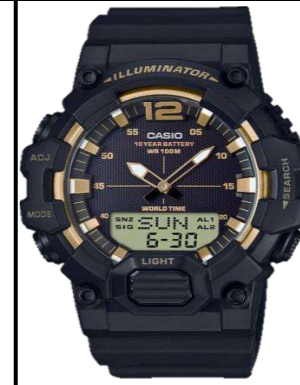

- 10 YEAR BATTERY LIFE
- TELEMEMO 30
- World time 29 time zone (31 cities)
- Stop Watch
- Countdown timer
- 5 daily alarm (with snooze alarm)
- 100 M Water Resistant.

Model No.	HDC-700-1AVDF	HDC-700-3AVDF	HDC-700-9AVDF
MRP	3995	3995	3995
CIC Code	D154	D155	D156