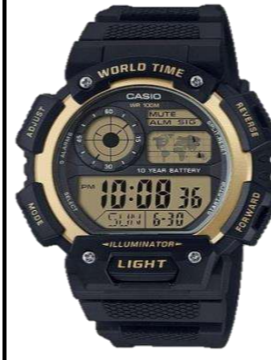

- 10 YEAR BATTERY LIFE
- World time 29 time zone (31 cities)
- world map dial
- stop watch
- Countdown timer.
- 5 daily alarm (with snooze alarm)