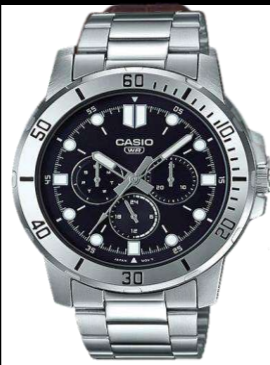

- Leather Band
- Mineral Glass
- Water Resistant