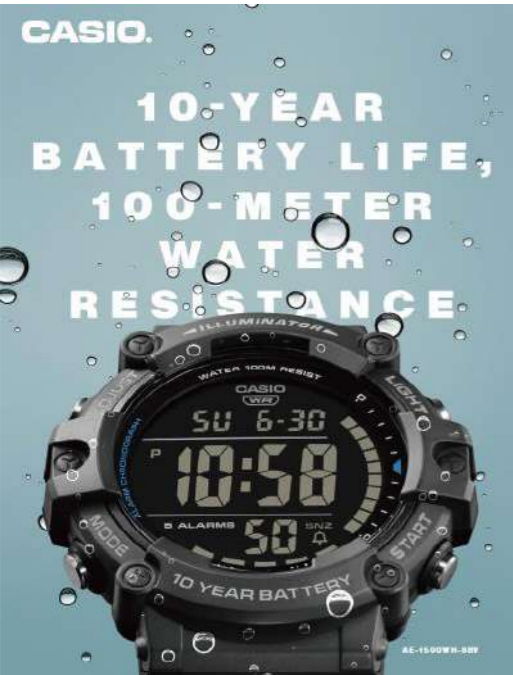

AE-1500 series

- 10-year battery life
- 1/100-second stopwatch
- Dual time
- 5 alarms
- 100-meter water resistance
- LED backlight
- Wide face