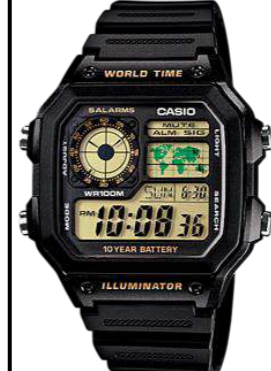

- 10-year battery life
- 1/100-second stopwatch
- World map for World Time

Model No.	AE-1200WHD-1AVDF	AE-1200WH-1AVDF	AE-1200WH-1BVDF
MRP	3395	2595	2595
CIC Code	D099	D097	D098

W-736 Series