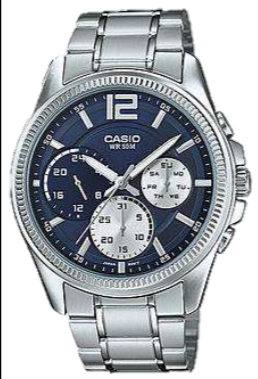

- Stainless Steel Band
- 50-meter water resistance
- Day and date indicator
- Case / bezel: Ion plated
- One-touch 3-fold Clasp
- Mineral Glass