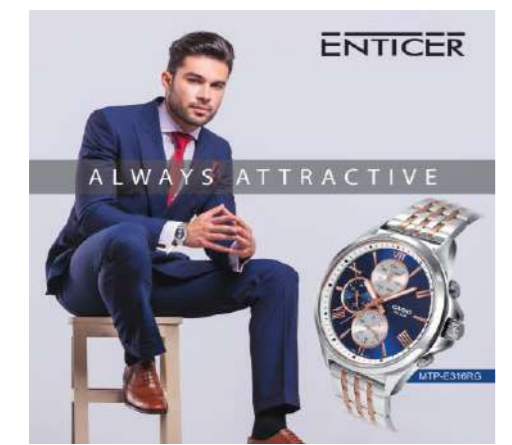

- Stainless Steel Band
- 50-meter water resistance
- Day and date indicator
- Case / bezel: Ion plated
- One-touch 3-fold Clasp
- Mineral Glass

Model	MTP-E305HD-2AVIF	MTP-E305HD-7AVIF	MTP-E305HL-7A2VIF
MRP	5995	5995	5995
CIC Code	A1660	A1661	A1890