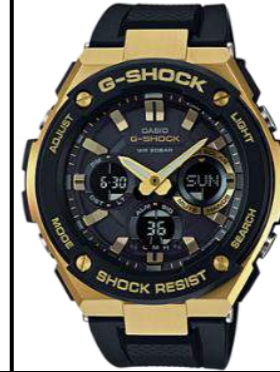

- Layer guard structure
- Tough Solar
- Double LED light
- Power Saving
- Battery level indicator

Model No.	GST-S110D-1ADR	GST-S110-1ADR	GST-S100G-1ADR
MRP	19995	18995	17795
CIC Code	G604	G609	G608

MASTER OF G