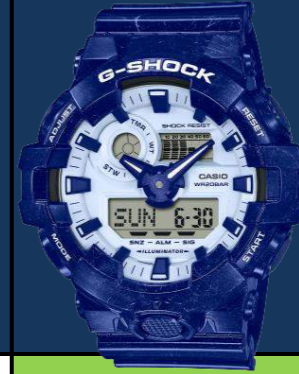

- Shock Resistant, Magnetic Resistant
- Easy to see in darkness
- Great for extreme sports
- Case / bezel material: Resin
- 200-meter water resistance
- Mineral Glass
- Electro-luminescent backlight(Afterglow)
- Flashes with buzzer
- Double LED light
- Multi Function alarm

Model No.	GA-110BWP-2ADR
MRP	12995
CIC Code	G1258

Model No.	GA-2100BWP-2ADR
MRP	10995
CIC Code	G1257

Model No.	GA-700BWP-2ADR
MRP	10995
CIC Code	G1256

YOUTH