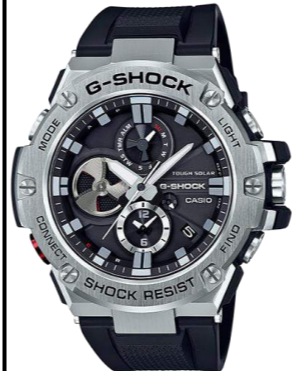

Model No.	GST-B400D-1ADR
MRP	26995
CIC Code	G1121

Model No.	GST-B300-1ADR
MRP	19995
CIC Code	G1076

Model No.	GST-B300SD-1ADR
MRP	25995
CIC Code	G1078

G-STEEL

GST-B100D

- Mobile link (Wireless linking using Bluetooth(R))
- Tough Solar
- G-Shock Connected App (iOS and Android)
- Dual dial world time
- LED light (Super Illuminator)
- Battery level indicator

- Mobile link (Wireless linking using Bluetooth(R))
- Tough Solar
- G-Shock Connected App (iOS and Android)
- Dual dial world time
- LED light (Super Illuminator)
- Battery level indicator

- Combinable timers
- Stopwatch data log
- Auto time adjustment four times a day
- World Time for approximately 300 cities
- Time swapping
- Alarm
- Simple time setting
- Phone finder