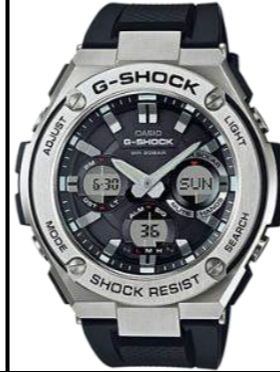

- Layer guard structure
- Tough Solar
- Double LED light
- Power Saving
- Battery level indicator